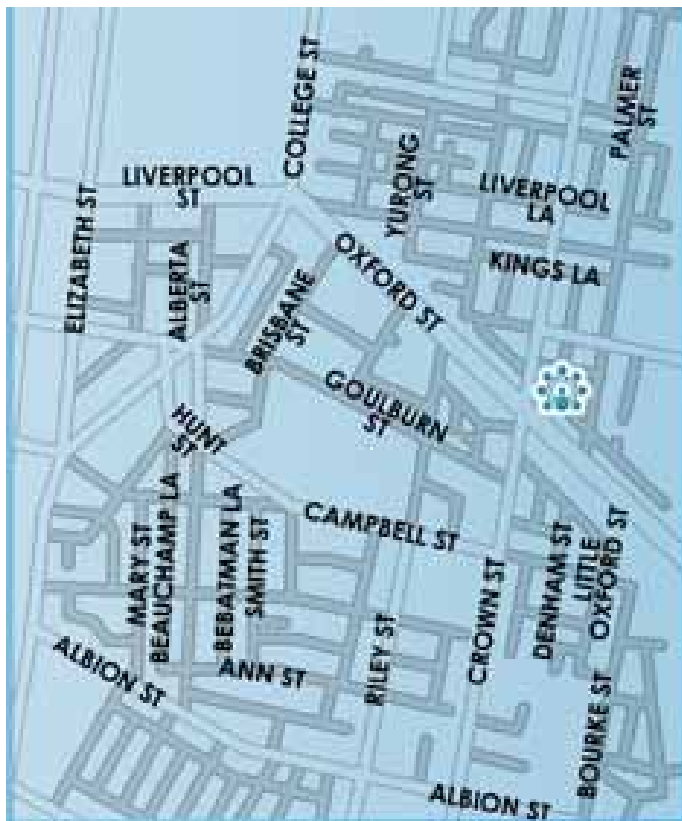

## Location & Parking Details

### Parking Information

Convenient parking spaces available at:

Cambridge Quality Hotel 212 Riley St Surry Hills 2010

Rates: \$15.00 - flat fee (applies for over 6 hours)

\$ 9.00 - 3 Hours

\$11.00 - 4 Hours **Please confirm rates as they may have changed.**

### Location Map